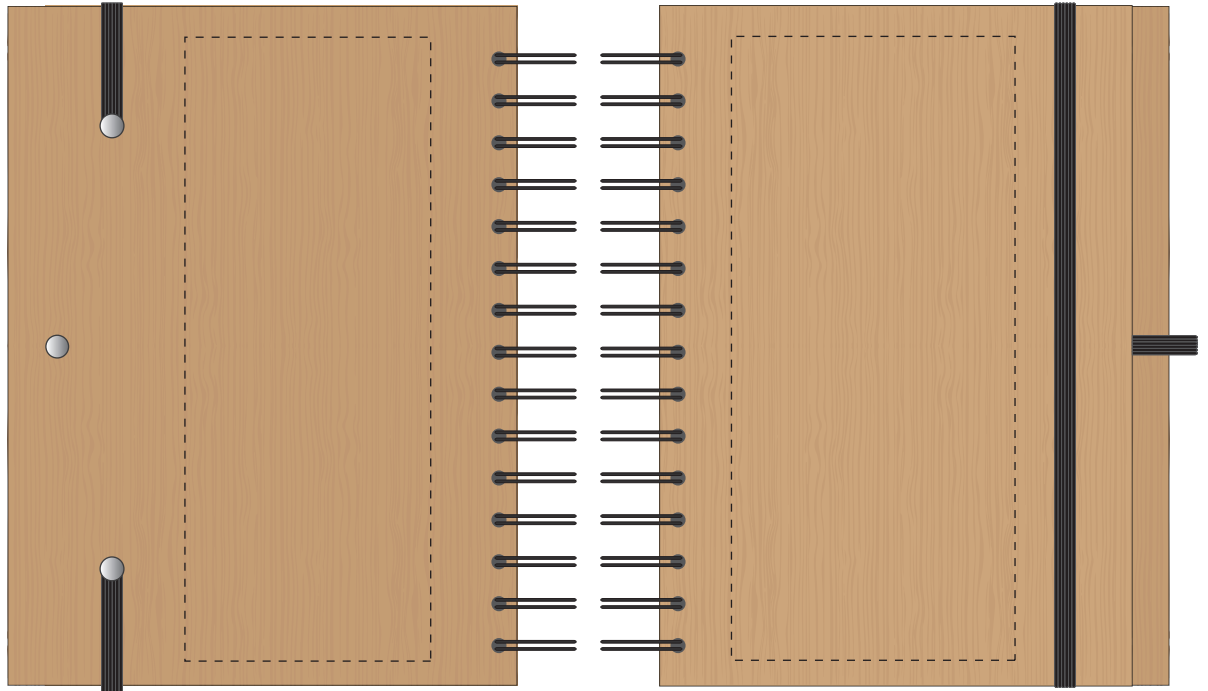

Your Ref:	Quantity:	Product Code: QS1681
Our Ref:	Version: 1	Product Colour: NATURAL

PRINTING CONCERNS:**PRODUCT INFO: DUE TO THE NATURE OF THE PRODUCT THE PRINT POSITION MAY VARY BY 2 - 3 MM**

We stock this item in the following colours

PANTONE REFERENCE(S)

- Colour 1
- Colour 1
- Colour 1
- Colour 1

ARTWORK SCALE 50%

Product Image for visualisation
- colours may vary

- CENTRED TO PRINT AREA
- CENTRED TO NOTEBOOK

The dashed line is to demonstrate print area and will not appear on your printed item

To proceed, please approve visual via the online system.

ARTWORK SCALE 100%
Max print area: 165mm x 75mm

ARTWORK SCALE 100%
Max print area: 165mm x 65mm